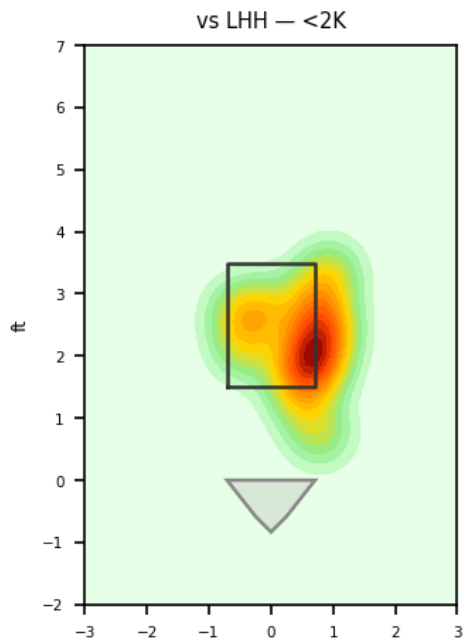

Elian Leyva

CHA_JAL1 | Right | 2026-04-16 to 2026-04-22

Pitching Profile

Pitch Type	Count	%	Avg Velo	Max Velo	Avg Spin	IVB	HB	Ext	Whiff%
Four-Seam	31	47.7%	90.6	91.8	2149.0	12.5	5.9	6.6	20.0%
Changeup	20	30.8%	84.7	89.4	1684.0	7.1	10.0	6.3	60.0%
Sinker	8	12.3%	89.7	90.1	1977.0	8.6	9.1	6.4	75.0%
Curveball	5	7.7%	79.0	80.0	2366.0	-3.8	-3.8	6.0	50.0%
Slider	1	1.5%	84.1	84.1	2135.0	3.0	-1.9	6.2	-

Movement Profile

Location Density

Location by Pitch Type & Count

Location by Handedness & Count

Splits vs LHH

Pitch	Count	%	Velo	Spin	IVB	HB	Whiff%
Changeup	13	54.2%	84.1	1664.0	6.1	10.3	75.0%
Four-Seam	9	37.5%	90.3	2119.0	12.1	6.0	-
Sinker	2	8.3%	89.8	2188.0	11.2	9.4	100.0%

Splits vs RHH

Pitch	Count	%	Velo	Spin	IVB	HB	Whiff%
Four-Seam	22	53.7%	90.7	2161.0	12.6	5.9	25.0%
Changeup	7	17.1%	85.9	1721.0	8.8	9.3	-
Sinker	6	14.6%	89.6	1907.0	7.7	9.0	66.7%
Curveball	5	12.2%	79.0	2366.0	-3.8	-3.8	50.0%
Slider	1	2.4%	84.1	2135.0	3.0	-1.9	-