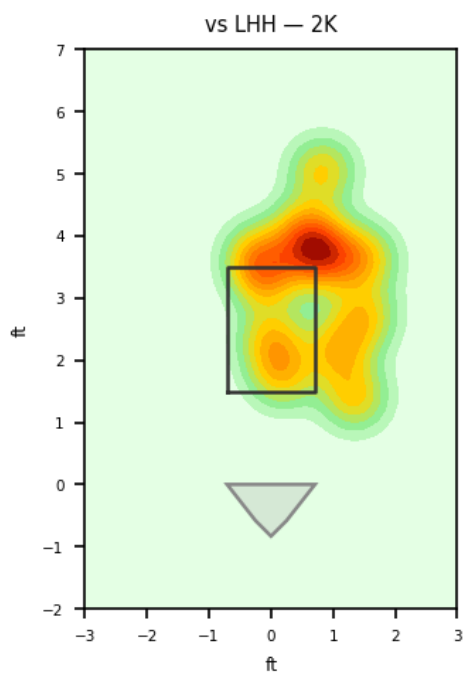

Elian Leyva

CHA_JAL1 | Right | 2026-04-16 to 2026-04-22

Pitching Profile

Pitch Type	Count	%	Avg Velo	Max Velo	Avg Spin	IVB	HB	Ext	Whiff%
Four-Seam	31	47.7%	90.6	91.8	2149.0	12.5	5.9	6.6	20.0%
Changeup	20	30.8%	84.7	89.4	1684.0	7.1	10.0	6.3	60.0%
Sinker	8	12.3%	89.7	90.1	1977.0	8.6	9.1	6.4	75.0%
Curveball	5	7.7%	79.0	80.0	2366.0	-3.8	-3.8	6.0	50.0%
Slider	1	1.5%	84.1	84.1	2135.0	3.0	-1.9	6.2	-

Movement Profile

Location Density

Location by Pitch Type & Count

Location by Handedness & Count

Splits vs LHH

Pitch	Count	%	Velo	Spin	IVB	HB	Whiff%
Changeup	13	54.2%	84.1	1664.0	6.1	10.3	75.0%
Four-Seam	9	37.5%	90.3	2119.0	12.1	6.0	-
Sinker	2	8.3%	89.8	2188.0	11.2	9.4	100.0%

Splits vs RHH

Pitch	Count	%	Velo	Spin	IVB	HB	Whiff%
Four-Seam	22	53.7%	90.7	2161.0	12.6	5.9	25.0%
Changeup	7	17.1%	85.9	1721.0	8.8	9.3	-
Sinker	6	14.6%	89.6	1907.0	7.7	9.0	66.7%
Curveball	5	12.2%	79.0	2366.0	-3.8	-3.8	50.0%
Slider	1	2.4%	84.1	2135.0	3.0	-1.9	-