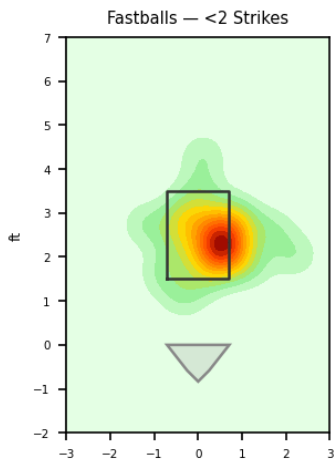

Elian Leyva

CHA_JAL1 | Right | 2026-04-16 to 2026-04-22

Pitching Profile

Pitch Type	Count	%	Avg Velo	Max Velo	Avg Spin	IVB	HB	Ext	Whiff%
Four-Seam	31	47.7%	90.6	91.8	2149.0	12.5	5.9	6.6	20.0%
Changeup	20	30.8%	84.7	89.4	1684.0	7.1	10.0	6.3	60.0%
Sinker	8	12.3%	89.7	90.1	1977.0	8.6	9.1	6.4	75.0%
Curveball	5	7.7%	79.0	80.0	2366.0	-3.8	-3.8	6.0	50.0%
Slider	1	1.5%	84.1	84.1	2135.0	3.0	-1.9	6.2	-

Movement Profile

Location Density

Location by Pitch Type & Count

Location by Handedness & Count

Splits vs LHH

Pitch	Count	%	Velo	Spin	IVB	HB	Whiff%
Changeup	13	54.2%	84.1	1664.0	6.1	10.3	75.0%
Four-Seam	9	37.5%	90.3	2119.0	12.1	6.0	-
Sinker	2	8.3%	89.8	2188.0	11.2	9.4	100.0%

Splits vs RHH

Pitch	Count	%	Velo	Spin	IVB	HB	Whiff%
Four-Seam	22	53.7%	90.7	2161.0	12.6	5.9	25.0%
Changeup	7	17.1%	85.9	1721.0	8.8	9.3	-
Sinker	6	14.6%	89.6	1907.0	7.7	9.0	66.7%
Curveball	5	12.2%	79.0	2366.0	-3.8	-3.8	50.0%
Slider	1	2.4%	84.1	2135.0	3.0	-1.9	-