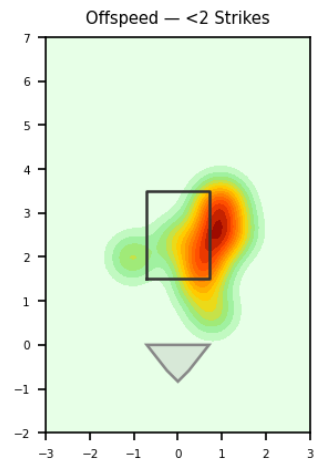

Elian Leyva

CHA_JAL1 | Right | 2026-04-16 to 2026-04-22

Pitching Profile

Pitch Type	Count	%	Avg Velo	Max Velo	Avg Spin	IVB	HB	Ext	Whiff%
Four-Seam	31	47.7%	90.6	91.8	2149.0	12.5	5.9	6.6	20.0%
Changeup	20	30.8%	84.7	89.4	1684.0	7.1	10.0	6.3	60.0%
Sinker	8	12.3%	89.7	90.1	1977.0	8.6	9.1	6.4	75.0%
Curveball	5	7.7%	79.0	80.0	2366.0	-3.8	-3.8	6.0	50.0%
Slider	1	1.5%	84.1	84.1	2135.0	3.0	-1.9	6.2	-

Movement Profile

Location Density

Location by Pitch Type & Count

Location by Handedness & Count

Splits vs LHH

Pitch	Count	%	Velo	Spin	IVB	HB	Whiff%
Changeup	13	54.2%	84.1	1664.0	6.1	10.3	75.0%
Four-Seam	9	37.5%	90.3	2119.0	12.1	6.0	-
Sinker	2	8.3%	89.8	2188.0	11.2	9.4	100.0%

Splits vs RHH

Pitch	Count	%	Velo	Spin	IVB	HB	Whiff%
Four-Seam	22	53.7%	90.7	2161.0	12.6	5.9	25.0%
Changeup	7	17.1%	85.9	1721.0	8.8	9.3	-
Sinker	6	14.6%	89.6	1907.0	7.7	9.0	66.7%
Curveball	5	12.2%	79.0	2366.0	-3.8	-3.8	50.0%
Slider	1	2.4%	84.1	2135.0	3.0	-1.9	-