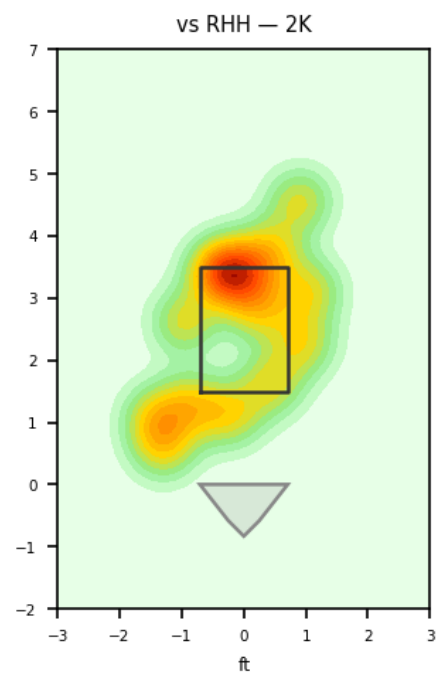

Elian Leyva

CHA_JAL1 | Right | 2026-04-16 to 2026-04-22

Pitching Profile

Pitch Type	Count	%	Avg Velo	Max Velo	Avg Spin	IVB	HB	Ext	Whiff%
Four-Seam	31	47.7%	90.6	91.8	2149.0	12.5	5.9	6.6	20.0%
Changeup	20	30.8%	84.7	89.4	1684.0	7.1	10.0	6.3	60.0%
Sinker	8	12.3%	89.7	90.1	1977.0	8.6	9.1	6.4	75.0%
Curveball	5	7.7%	79.0	80.0	2366.0	-3.8	-3.8	6.0	50.0%
Slider	1	1.5%	84.1	84.1	2135.0	3.0	-1.9	6.2	-

Movement Profile

Location Density

Location by Pitch Type & Count

Location by Handedness & Count

Splits vs LHH

Pitch	Count	%	Velo	Spin	IVB	HB	Whiff%
Changeup	13	54.2%	84.1	1664.0	6.1	10.3	75.0%
Four-Seam	9	37.5%	90.3	2119.0	12.1	6.0	-
Sinker	2	8.3%	89.8	2188.0	11.2	9.4	100.0%

Splits vs RHH

Pitch	Count	%	Velo	Spin	IVB	HB	Whiff%
Four-Seam	22	53.7%	90.7	2161.0	12.6	5.9	25.0%
Changeup	7	17.1%	85.9	1721.0	8.8	9.3	-
Sinker	6	14.6%	89.6	1907.0	7.7	9.0	66.7%
Curveball	5	12.2%	79.0	2366.0	-3.8	-3.8	50.0%
Slider	1	2.4%	84.1	2135.0	3.0	-1.9	-