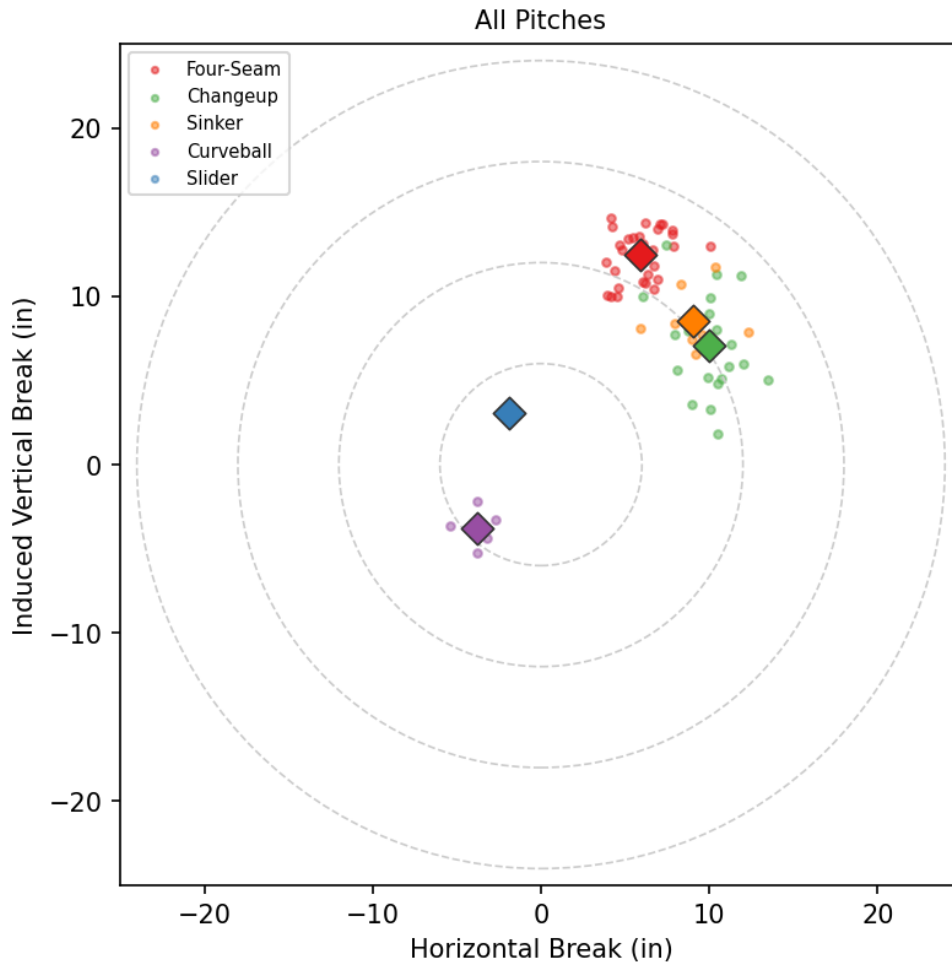

Elian Leyva

CHA_JAL1 | Right | 2026-04-16 to 2026-04-22

Pitching Profile

Pitch Type	Count	%	Avg Velo	Max Velo	Avg Spin	IVB	HB	Ext	Whiff%
Four-Seam	31	47.7%	90.6	91.8	2149.0	12.5	5.9	6.6	20.0%
Changeup	20	30.8%	84.7	89.4	1684.0	7.1	10.0	6.3	60.0%
Sinker	8	12.3%	89.7	90.1	1977.0	8.6	9.1	6.4	75.0%
Curveball	5	7.7%	79.0	80.0	2366.0	-3.8	-3.8	6.0	50.0%
Slider	1	1.5%	84.1	84.1	2135.0	3.0	-1.9	6.2	-

Movement Profile

Location Density

Location by Pitch Type & Count

Location by Handedness & Count

Splits vs LHH

Pitch	Count	%	Velo	Spin	IVB	HB	Whiff%
Changeup	13	54.2%	84.1	1664.0	6.1	10.3	75.0%
Four-Seam	9	37.5%	90.3	2119.0	12.1	6.0	-
Sinker	2	8.3%	89.8	2188.0	11.2	9.4	100.0%

Splits vs RHH

Pitch	Count	%	Velo	Spin	IVB	HB	Whiff%
Four-Seam	22	53.7%	90.7	2161.0	12.6	5.9	25.0%
Changeup	7	17.1%	85.9	1721.0	8.8	9.3	-
Sinker	6	14.6%	89.6	1907.0	7.7	9.0	66.7%
Curveball	5	12.2%	79.0	2366.0	-3.8	-3.8	50.0%
Slider	1	2.4%	84.1	2135.0	3.0	-1.9	-

Traditional Pitching (API)

Stat	Value	Stat	Value
W-L	0-0	ERA	2.25
G/GS	1/1	SV/HD	0/0
IP	4.0	H/ER/HR	3/1/0
K/BB	2/1	K/BB Ratio	2.0
WHIP	1.0	K/9	4.5
BB/9	2.3	BF	15