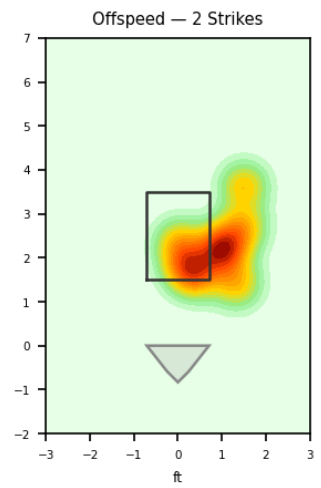

Elian Leyva

CHA_JAL1 | Right | 2026-04-16 to 2026-04-22

Pitching Profile

Pitch Type	Count	%	Avg Velo	Max Velo	Avg Spin	IVB	HB	Ext	Whiff%
Four-Seam	31	47.7%	90.6	91.8	2149.0	12.5	5.9	6.6	20.0%
Changeup	20	30.8%	84.7	89.4	1684.0	7.1	10.0	6.3	60.0%
Sinker	8	12.3%	89.7	90.1	1977.0	8.6	9.1	6.4	75.0%
Curveball	5	7.7%	79.0	80.0	2366.0	-3.8	-3.8	6.0	50.0%
Slider	1	1.5%	84.1	84.1	2135.0	3.0	-1.9	6.2	-

Movement Profile

Location Density

Location by Pitch Type & Count

Location by Handedness & Count

Splits vs LHH

Pitch	Count	%	Velo	Spin	IVB	HB	Whiff%
Changeup	13	54.2%	84.1	1664.0	6.1	10.3	75.0%
Four-Seam	9	37.5%	90.3	2119.0	12.1	6.0	-
Sinker	2	8.3%	89.8	2188.0	11.2	9.4	100.0%

Splits vs RHH

Pitch	Count	%	Velo	Spin	IVB	HB	Whiff%
Four-Seam	22	53.7%	90.7	2161.0	12.6	5.9	25.0%
Changeup	7	17.1%	85.9	1721.0	8.8	9.3	-
Sinker	6	14.6%	89.6	1907.0	7.7	9.0	66.7%
Curveball	5	12.2%	79.0	2366.0	-3.8	-3.8	50.0%
Slider	1	2.4%	84.1	2135.0	3.0	-1.9	-