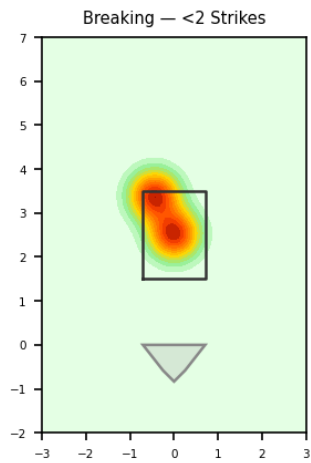

Elian Leyva

CHA_JAL1 | Right | 2026-04-16 to 2026-04-22

Pitching Profile

Pitch Type	Count	%	Avg Velo	Max Velo	Avg Spin	IVB	HB	Ext	Whiff%
Four-Seam	31	47.7%	90.6	91.8	2149.0	12.5	5.9	6.6	20.0%
Changeup	20	30.8%	84.7	89.4	1684.0	7.1	10.0	6.3	60.0%
Sinker	8	12.3%	89.7	90.1	1977.0	8.6	9.1	6.4	75.0%
Curveball	5	7.7%	79.0	80.0	2366.0	-3.8	-3.8	6.0	50.0%
Slider	1	1.5%	84.1	84.1	2135.0	3.0	-1.9	6.2	-

Movement Profile

Location Density

Location by Pitch Type & Count

Location by Handedness & Count

Splits vs LHH

Pitch	Count	%	Velo	Spin	IVB	HB	Whiff%
Changeup	13	54.2%	84.1	1664.0	6.1	10.3	75.0%
Four-Seam	9	37.5%	90.3	2119.0	12.1	6.0	-
Sinker	2	8.3%	89.8	2188.0	11.2	9.4	100.0%

Splits vs RHH

Pitch	Count	%	Velo	Spin	IVB	HB	Whiff%
Four-Seam	22	53.7%	90.7	2161.0	12.6	5.9	25.0%
Changeup	7	17.1%	85.9	1721.0	8.8	9.3	-
Sinker	6	14.6%	89.6	1907.0	7.7	9.0	66.7%
Curveball	5	12.2%	79.0	2366.0	-3.8	-3.8	50.0%
Slider	1	2.4%	84.1	2135.0	3.0	-1.9	-