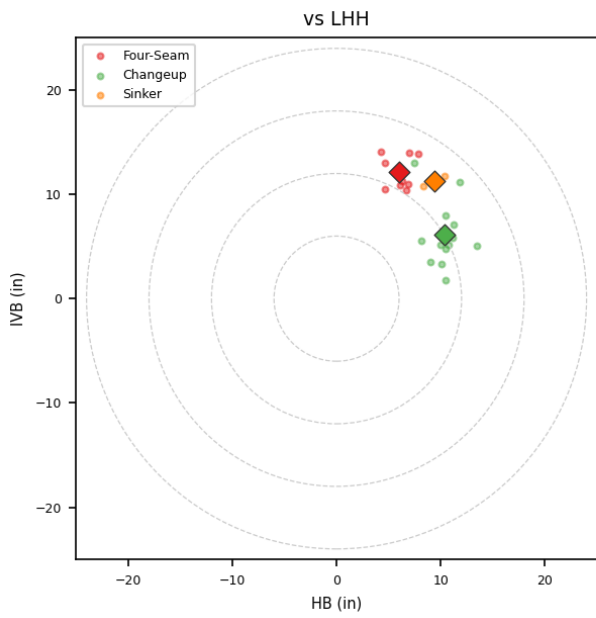

Elian Leyva

CHA_JAL1 | Right | 2026-04-16 to 2026-04-22

Pitching Profile

Pitch Type	Count	%	Avg Velo	Max Velo	Avg Spin	IVB	HB	Ext	Whiff%
Four-Seam	31	47.7%	90.6	91.8	2149.0	12.5	5.9	6.6	20.0%
Changeup	20	30.8%	84.7	89.4	1684.0	7.1	10.0	6.3	60.0%
Sinker	8	12.3%	89.7	90.1	1977.0	8.6	9.1	6.4	75.0%
Curveball	5	7.7%	79.0	80.0	2366.0	-3.8	-3.8	6.0	50.0%
Slider	1	1.5%	84.1	84.1	2135.0	3.0	-1.9	6.2	-

Movement Profile

Location Density

Location by Pitch Type & Count

Location by Handedness & Count

Splits vs LHH

Pitch	Count	%	Velo	Spin	IVB	HB	Whiff%
Changeup	13	54.2%	84.1	1664.0	6.1	10.3	75.0%
Four-Seam	9	37.5%	90.3	2119.0	12.1	6.0	-
Sinker	2	8.3%	89.8	2188.0	11.2	9.4	100.0%

Splits vs RHH

Pitch	Count	%	Velo	Spin	IVB	HB	Whiff%
Four-Seam	22	53.7%	90.7	2161.0	12.6	5.9	25.0%
Changeup	7	17.1%	85.9	1721.0	8.8	9.3	-
Sinker	6	14.6%	89.6	1907.0	7.7	9.0	66.7%
Curveball	5	12.2%	79.0	2366.0	-3.8	-3.8	50.0%
Slider	1	2.4%	84.1	2135.0	3.0	-1.9	-

Traditional Pitching (API)

Stat	Value	Stat	Value
W-L	0-0	ERA	2.25
G/GS	1/1	SV/HD	0/0
IP	4.0	H/ER/HR	3/1/0
K/BB	2/1	K/BB Ratio	2.0
WHIP	1.0	K/9	4.5
BB/9	2.3	BF	15