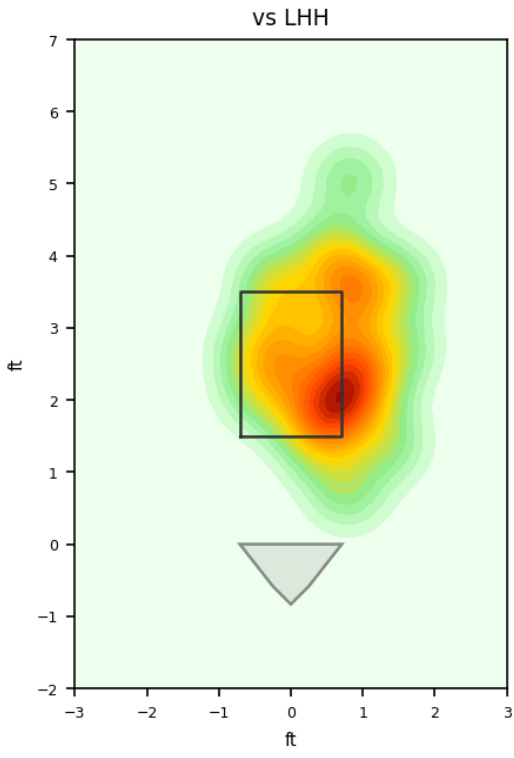

Elian Leyva

CHA_JAL1 | Right | 2026-04-16 to 2026-04-22

Pitching Profile

Pitch Type	Count	%	Avg Velo	Max Velo	Avg Spin	IVB	HB	Ext	Whiff%
Four-Seam	31	47.7%	90.6	91.8	2149.0	12.5	5.9	6.6	20.0%
Changeup	20	30.8%	84.7	89.4	1684.0	7.1	10.0	6.3	60.0%
Sinker	8	12.3%	89.7	90.1	1977.0	8.6	9.1	6.4	75.0%
Curveball	5	7.7%	79.0	80.0	2366.0	-3.8	-3.8	6.0	50.0%
Slider	1	1.5%	84.1	84.1	2135.0	3.0	-1.9	6.2	-

Movement Profile

Location Density

Location by Pitch Type & Count

Location by Handedness & Count

Splits vs LHH

Pitch	Count	%	Velo	Spin	IVB	HB	Whiff%
Changeup	13	54.2%	84.1	1664.0	6.1	10.3	75.0%
Four-Seam	9	37.5%	90.3	2119.0	12.1	6.0	-
Sinker	2	8.3%	89.8	2188.0	11.2	9.4	100.0%