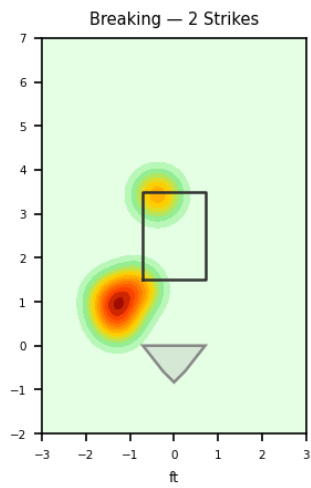

Elian Leyva

CHA_JAL1 | Right | 2026-04-16 to 2026-04-22

Pitching Profile

Pitch Type	Count	%	Avg Velo	Max Velo	Avg Spin	IVB	HB	Ext	Whiff%
Four-Seam	31	47.7%	90.6	91.8	2149.0	12.5	5.9	6.6	20.0%
Changeup	20	30.8%	84.7	89.4	1684.0	7.1	10.0	6.3	60.0%
Sinker	8	12.3%	89.7	90.1	1977.0	8.6	9.1	6.4	75.0%
Curveball	5	7.7%	79.0	80.0	2366.0	-3.8	-3.8	6.0	50.0%
Slider	1	1.5%	84.1	84.1	2135.0	3.0	-1.9	6.2	-

Movement Profile

Location Density

Location by Pitch Type & Count

Location by Handedness & Count

Splits vs LHH

Pitch	Count	%	Velo	Spin	IVB	HB	Whiff%
Changeup	13	54.2%	84.1	1664.0	6.1	10.3	75.0%
Four-Seam	9	37.5%	90.3	2119.0	12.1	6.0	-
Sinker	2	8.3%	89.8	2188.0	11.2	9.4	100.0%

Splits vs RHH

Pitch	Count	%	Velo	Spin	IVB	HB	Whiff%
Four-Seam	22	53.7%	90.7	2161.0	12.6	5.9	25.0%
Changeup	7	17.1%	85.9	1721.0	8.8	9.3	-
Sinker	6	14.6%	89.6	1907.0	7.7	9.0	66.7%
Curveball	5	12.2%	79.0	2366.0	-3.8	-3.8	50.0%
Slider	1	2.4%	84.1	2135.0	3.0	-1.9	-