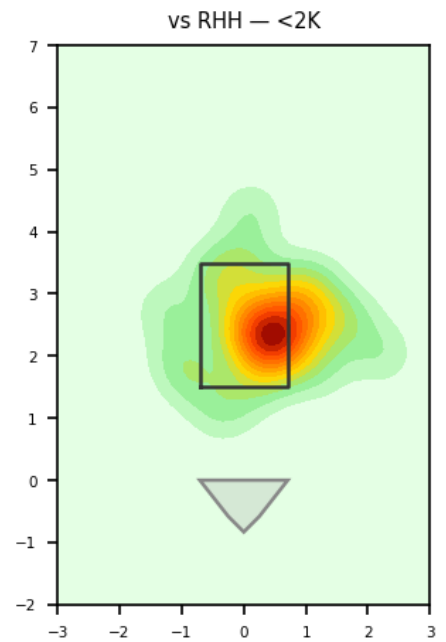

Elian Leyva

CHA_JAL1 | Right | 2026-04-16 to 2026-04-22

Pitching Profile

Pitch Type	Count	%	Avg Velo	Max Velo	Avg Spin	IVB	HB	Ext	Whiff%
Four-Seam	31	47.7%	90.6	91.8	2149.0	12.5	5.9	6.6	20.0%
Changeup	20	30.8%	84.7	89.4	1684.0	7.1	10.0	6.3	60.0%
Sinker	8	12.3%	89.7	90.1	1977.0	8.6	9.1	6.4	75.0%
Curveball	5	7.7%	79.0	80.0	2366.0	-3.8	-3.8	6.0	50.0%
Slider	1	1.5%	84.1	84.1	2135.0	3.0	-1.9	6.2	-

Movement Profile

Location Density

Location by Pitch Type & Count

Location by Handedness & Count

Splits vs LHH

Pitch	Count	%	Velo	Spin	IVB	HB	Whiff%
Changeup	13	54.2%	84.1	1664.0	6.1	10.3	75.0%
Four-Seam	9	37.5%	90.3	2119.0	12.1	6.0	-
Sinker	2	8.3%	89.8	2188.0	11.2	9.4	100.0%

Splits vs RHH

Pitch	Count	%	Velo	Spin	IVB	HB	Whiff%
Four-Seam	22	53.7%	90.7	2161.0	12.6	5.9	25.0%
Changeup	7	17.1%	85.9	1721.0	8.8	9.3	-
Sinker	6	14.6%	89.6	1907.0	7.7	9.0	66.7%
Curveball	5	12.2%	79.0	2366.0	-3.8	-3.8	50.0%
Slider	1	2.4%	84.1	2135.0	3.0	-1.9	-