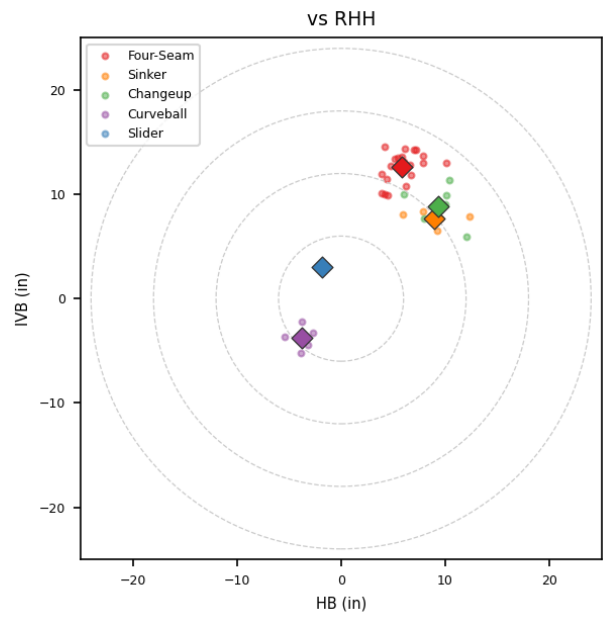

Elian Leyva

CHA_JAL1 | Right | 2026-04-16 to 2026-04-22

Pitching Profile

Pitch Type	Count	%	Avg Velo	Max Velo	Avg Spin	IVB	HB	Ext	Whiff%
Four-Seam	31	47.7%	90.6	91.8	2149.0	12.5	5.9	6.6	20.0%
Changeup	20	30.8%	84.7	89.4	1684.0	7.1	10.0	6.3	60.0%
Sinker	8	12.3%	89.7	90.1	1977.0	8.6	9.1	6.4	75.0%
Curveball	5	7.7%	79.0	80.0	2366.0	-3.8	-3.8	6.0	50.0%
Slider	1	1.5%	84.1	84.1	2135.0	3.0	-1.9	6.2	-

Movement Profile

Location Density

Location by Pitch Type & Count

Location by Handedness & Count

Splits vs LHH

Pitch	Count	%	Velo	Spin	IVB	HB	Whiff%
Changeup	13	54.2%	84.1	1664.0	6.1	10.3	75.0%
Four-Seam	9	37.5%	90.3	2119.0	12.1	6.0	-
Sinker	2	8.3%	89.8	2188.0	11.2	9.4	100.0%

Splits vs RHH

Pitch	Count	%	Velo	Spin	IVB	HB	Whiff%
Four-Seam	22	53.7%	90.7	2161.0	12.6	5.9	25.0%
Changeup	7	17.1%	85.9	1721.0	8.8	9.3	-
Sinker	6	14.6%	89.6	1907.0	7.7	9.0	66.7%
Curveball	5	12.2%	79.0	2366.0	-3.8	-3.8	50.0%
Slider	1	2.4%	84.1	2135.0	3.0	-1.9	-