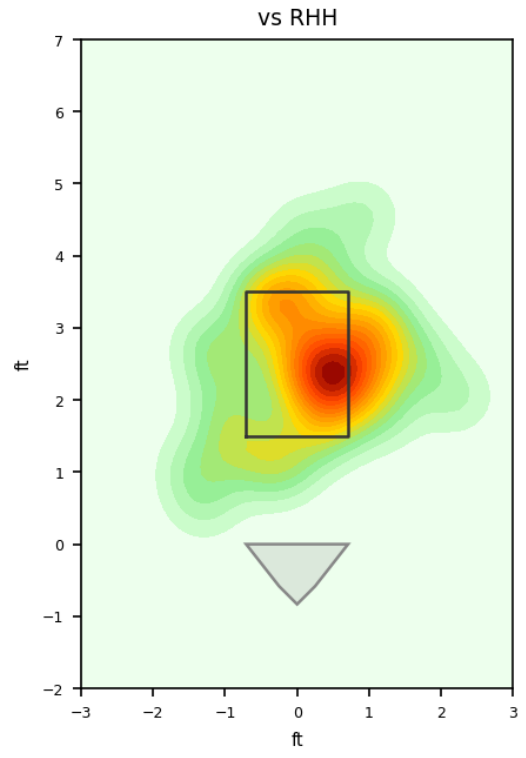

Elian Leyva

CHA_JAL1 | Right | 2026-04-16 to 2026-04-22

Pitching Profile

Pitch Type	Count	%	Avg Velo	Max Velo	Avg Spin	IVB	HB	Ext	Whiff%
Four-Seam	31	47.7%	90.6	91.8	2149.0	12.5	5.9	6.6	20.0%
Changeup	20	30.8%	84.7	89.4	1684.0	7.1	10.0	6.3	60.0%
Sinker	8	12.3%	89.7	90.1	1977.0	8.6	9.1	6.4	75.0%
Curveball	5	7.7%	79.0	80.0	2366.0	-3.8	-3.8	6.0	50.0%
Slider	1	1.5%	84.1	84.1	2135.0	3.0	-1.9	6.2	-

Movement Profile

Location Density

Location by Pitch Type & Count

Location by Handedness & Count

Splits vs LHH

Pitch	Count	%	Velo	Spin	IVB	HB	Whiff%
Changeup	13	54.2%	84.1	1664.0	6.1	10.3	75.0%
Four-Seam	9	37.5%	90.3	2119.0	12.1	6.0	-
Sinker	2	8.3%	89.8	2188.0	11.2	9.4	100.0%