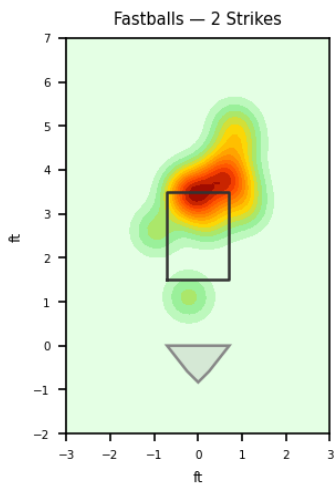

Elian Leyva

CHA_JAL1 | Right | 2026-04-16 to 2026-04-22

Pitching Profile

Pitch Type	Count	%	Avg Velo	Max Velo	Avg Spin	IVB	HB	Ext	Whiff%
Four-Seam	31	47.7%	90.6	91.8	2149.0	12.5	5.9	6.6	20.0%
Changeup	20	30.8%	84.7	89.4	1684.0	7.1	10.0	6.3	60.0%
Sinker	8	12.3%	89.7	90.1	1977.0	8.6	9.1	6.4	75.0%
Curveball	5	7.7%	79.0	80.0	2366.0	-3.8	-3.8	6.0	50.0%
Slider	1	1.5%	84.1	84.1	2135.0	3.0	-1.9	6.2	-

Movement Profile

Location Density

Location by Pitch Type & Count

Location by Handedness & Count

Splits vs LHH

Pitch	Count	%	Velo	Spin	IVB	HB	Whiff%
Changeup	13	54.2%	84.1	1664.0	6.1	10.3	75.0%
Four-Seam	9	37.5%	90.3	2119.0	12.1	6.0	-
Sinker	2	8.3%	89.8	2188.0	11.2	9.4	100.0%

Splits vs RHH

Pitch	Count	%	Velo	Spin	IVB	HB	Whiff%
Four-Seam	22	53.7%	90.7	2161.0	12.6	5.9	25.0%
Changeup	7	17.1%	85.9	1721.0	8.8	9.3	-
Sinker	6	14.6%	89.6	1907.0	7.7	9.0	66.7%
Curveball	5	12.2%	79.0	2366.0	-3.8	-3.8	50.0%
Slider	1	2.4%	84.1	2135.0	3.0	-1.9	-