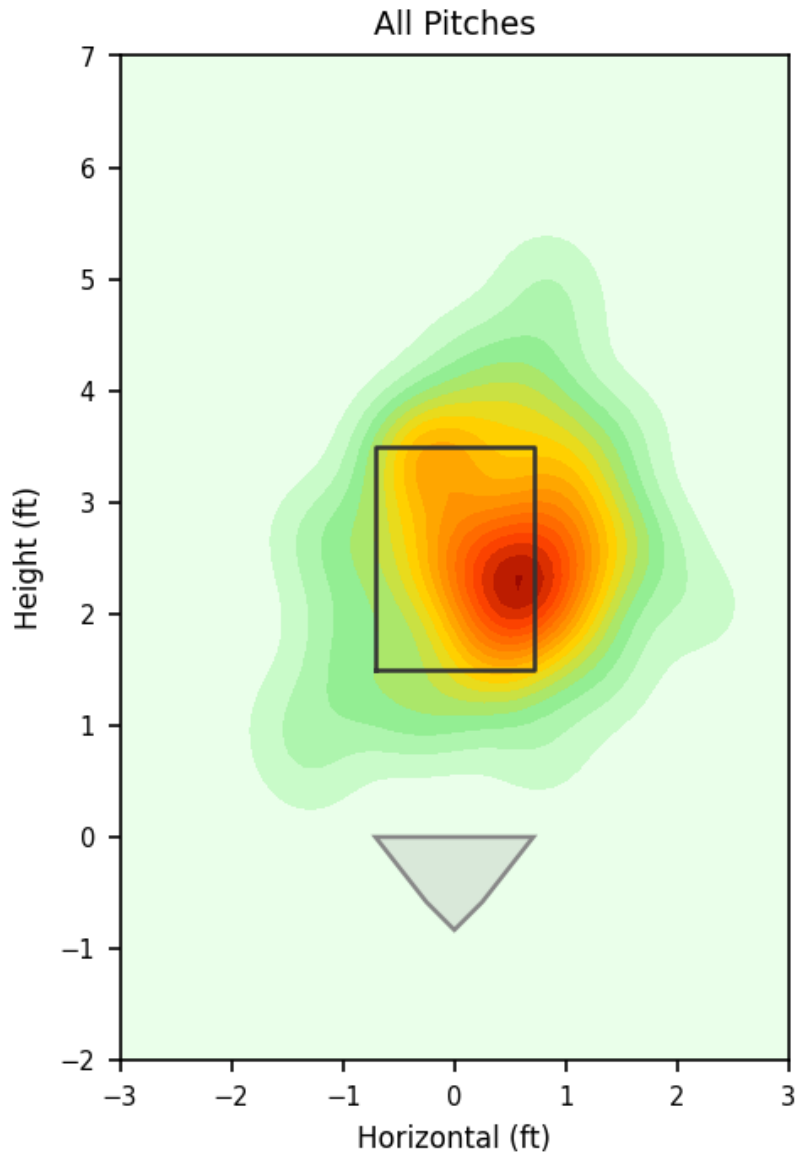

Elian Leyva

CHA_JAL1 | Right | 2026-04-16 to 2026-04-22

Pitching Profile

Pitch Type	Count	%	Avg Velo	Max Velo	Avg Spin	IVB	HB	Ext	Whiff%
Four-Seam	31	47.7%	90.6	91.8	2149.0	12.5	5.9	6.6	20.0%
Changeup	20	30.8%	84.7	89.4	1684.0	7.1	10.0	6.3	60.0%
Sinker	8	12.3%	89.7	90.1	1977.0	8.6	9.1	6.4	75.0%
Curveball	5	7.7%	79.0	80.0	2366.0	-3.8	-3.8	6.0	50.0%
Slider	1	1.5%	84.1	84.1	2135.0	3.0	-1.9	6.2	-

Movement Profile

Location Density

Location by Pitch Type & Count

Location by Handedness & Count

Splits vs LHH

Pitch	Count	%	Velo	Spin	IVB	HB	Whiff%
Changeup	13	54.2%	84.1	1664.0	6.1	10.3	75.0%
Four-Seam	9	37.5%	90.3	2119.0	12.1	6.0	-
Sinker	2	8.3%	89.8	2188.0	11.2	9.4	100.0%